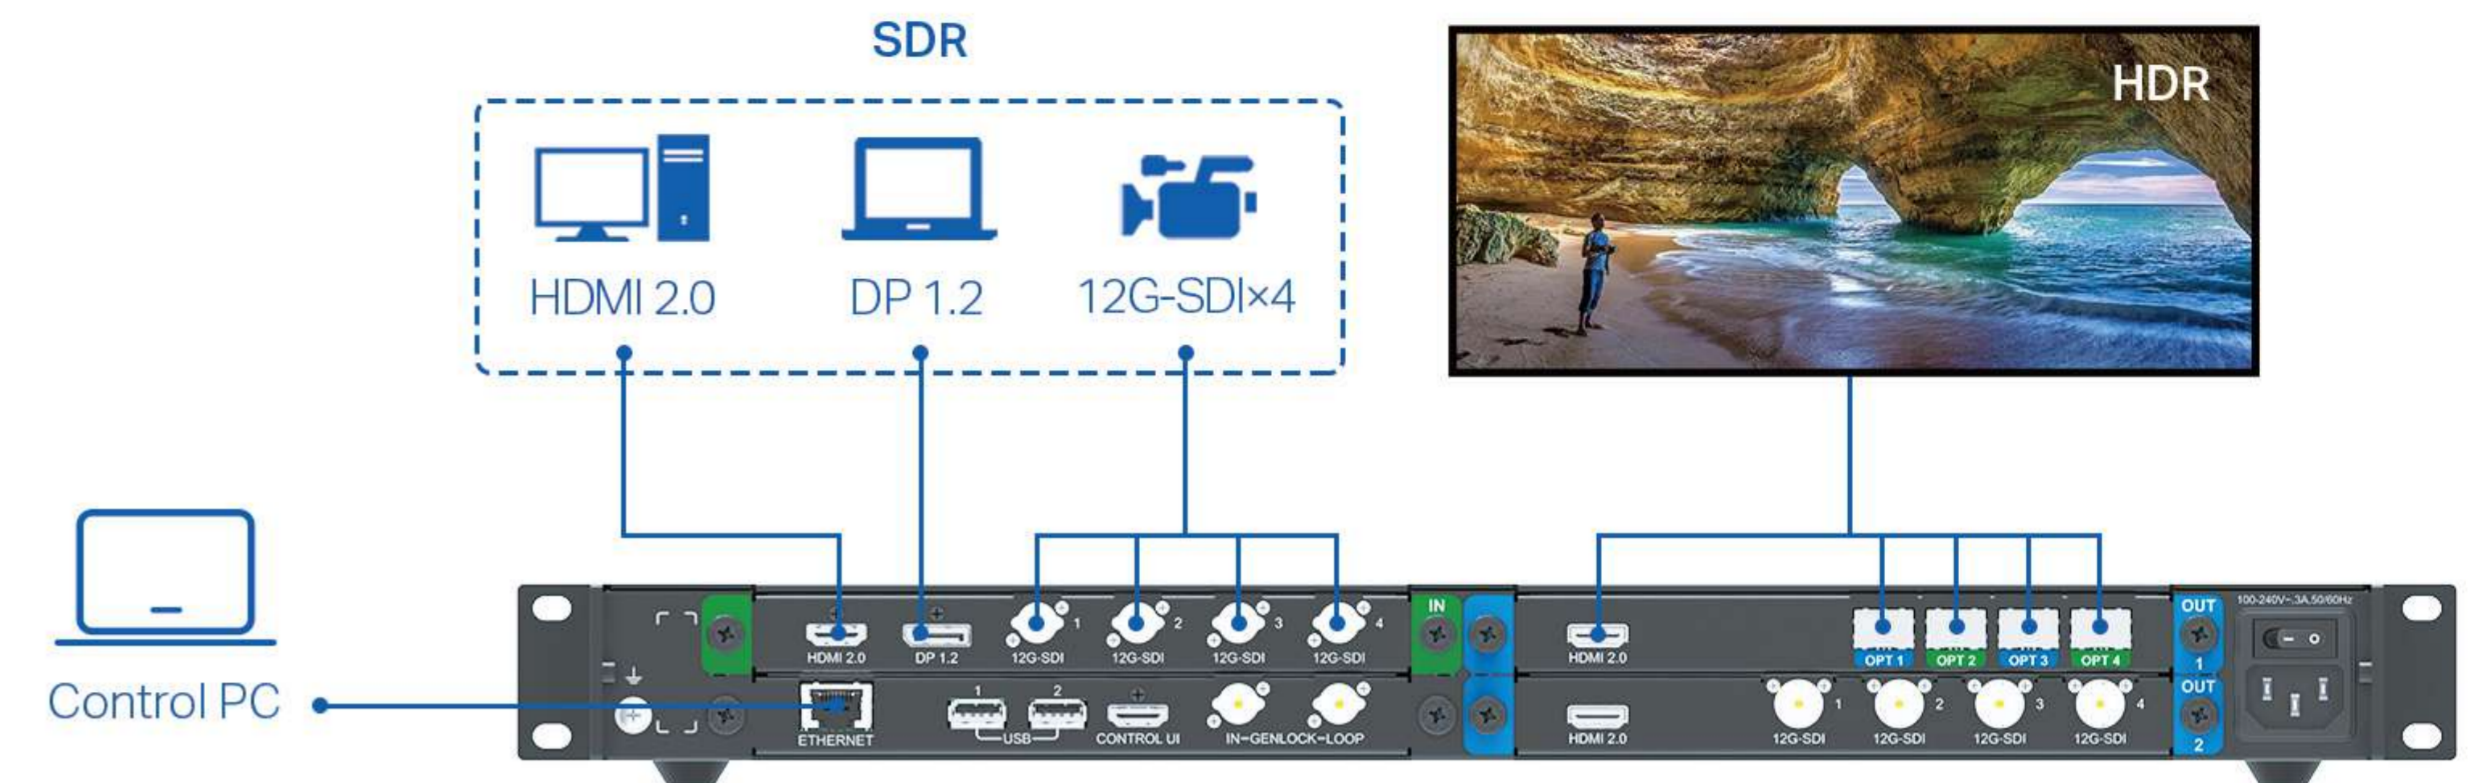

Input			
Connector	Qty	Description	
HDMI 2.0	1	HDCP 2.2/1.4 ; HDR10 video input ; 1080i/576i/480i deinterlacing (MQ) ; Up to 4K×2K@60Hz input .	
DP 1.2	1	HDCP 1.3; 1080i/576i/480i deinterlacing (MQ); Up to 4K×2K@60Hz input.	
12G-SDI	4	1080i/576i/480i deinterlacing (MQ) ; Each with an input resolution of up to 4K×2K@60Hz ; For 3G-SDI, HD-SDI or SD-SDI input source, SDI mosaic input is supported.	
Output		HDMI and SDI output connectors of both output cards output the same content.	
Optical Output Card	Connector	Qty	Description
	HDMI 2.0	1	HDR10 video output ; Up to 4K×2K@60Hz output.
	10G Optical Port	4	OPT 1 and OPT 2 copy the output of HDMI 2.0 ; OPT 3 copies the output of OPT 1 ; OPT 4 copies the output of OPT 2.
12G-SDI Card and HDMI2.0 Card	Connector	Qty	Description
	HDMI 2.0	1	HDR10 video output ; Up to 4K×2K@60Hz output.
	12G-SDI	4	Each with an output resolution of up to 4K×2K@60Hz ; When two connectors are used for mosaic output, SDI 1 and SDI 2 are always used. SDI 3 and SDI 4 copy the output of SDI 1 and SDI 2 respectively.

HDR Master 4K Video Processor

Exquisite color
capture the world in every detail

HDR Master 4K is a HDR video source generator, it can make a special adjustment according to the display characteristics of LED screen. It improves the visual performance and displays more brightness details. HDR Master can realistically display the visual effects by transforming SDR into HDR10 directly, even without the HDR source.

High quality video scaling brilliance in every pixel

The content-adaptive scaling engine employs Novastar HQ(high quality) scaling algorithm which prevents the problem of data loss and edge errors caused by zooming out and edge jaggedness and blurring problems caused by zooming in. And it also allows the image to be restored to its original likeness.