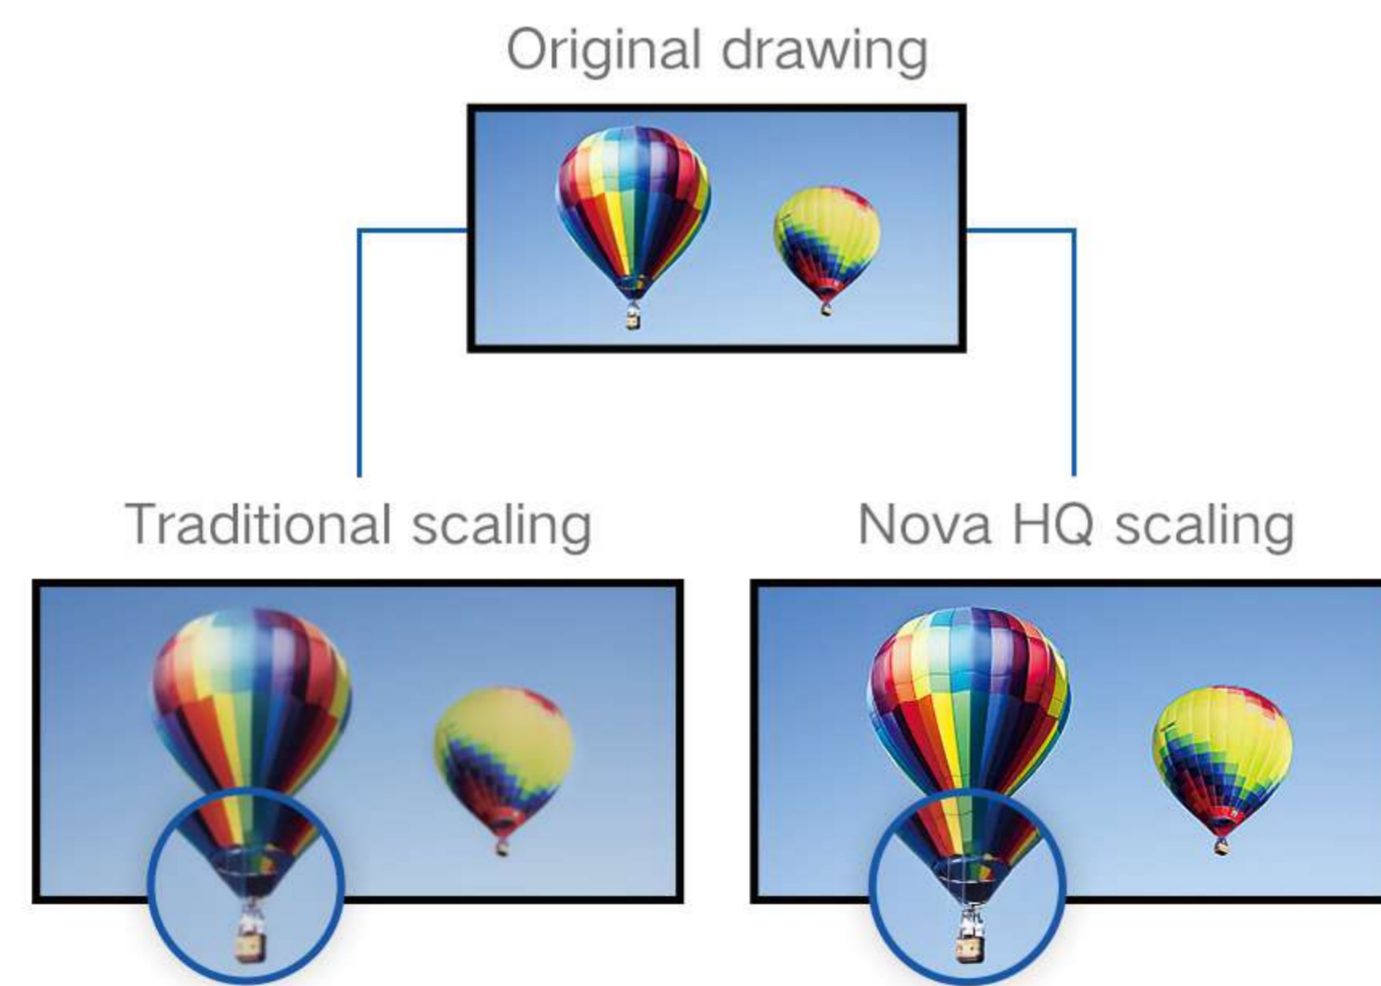

HDR Master 4K Video Processor

Exquisite color
capture the world in every detail

HDR Master 4K is a HDR video source generator, it can make a special adjustment according to the display characteristics of LED screen. It improves the visual performance and displays more brightness details. HDR Master can realistically display the visual effects by transforming SDR into HDR10 directly, even without the HDR source.

4K HDR , an experience like never before

HDR Master has 4Kx2K @60Hz 4: 4: 4 video input and output, and support SDR input source generation as HDR10 video source output. The Wider color gamut, higher contrast, and full details of bright and dark parts of the display all work together to give you a super clear and immersive visual experience.

High quality video scaling brilliance in every pixel

The content-adaptive scaling engine employs Novastar HQ(high quality) scaling algorithm which prevents the problem of data loss and edge errors caused by zooming out and edge jaggedness and blurring problems caused by zooming in. And it also allows the image to be restored to its original likeness.