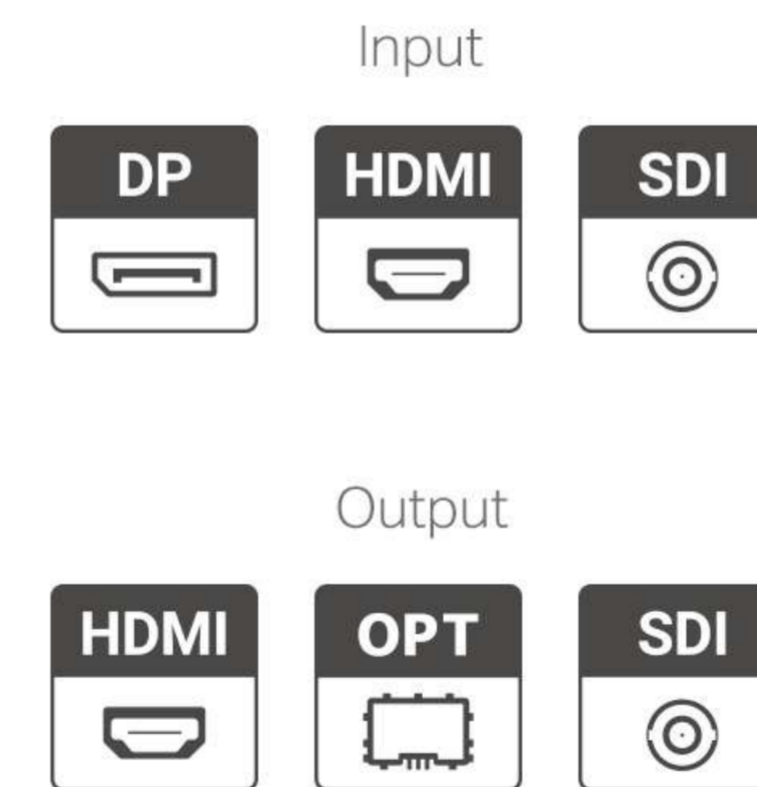

HDR Master 4K Video Processor

Exquisite color
capture the world in every detail

HDR Master 4K is a HDR video source generator, it can make a special adjustment according to the display characteristics of LED screen. It improves the visual performance and displays more brightness details. HDR Master can realistically display the visual effects by transforming SDR into HDR10 directly, even without the HDR source.

4K HDR , an experience like never before

HDR Master has 4Kx2K @60Hz 4: 4: 4 video input and output, and support SDR input source generation as HDR10 video source output. The Wider color gamut, higher contrast, and full details of bright and dark parts of the display all work together to give you a super clear and immersive visual experience.

High quality video scaling brilliance in every pixel

The content-adaptive scaling engine employs Novastar HQ(high quality) scaling algorithm which prevents the problem of data loss and edge errors caused by zooming out and edge jaggedness and blurring problems caused by zooming in. And it also allows the image to be restored to its original likeness.

Flexible choice that meets utterly demanding

HDR Master supports flexible interface choices, includes: one swappable input card: DP1.2x1, HDMI2.0x1, 12G-SDIx4 and two swappable output cards: one contains HDMI2.0x1, 10G optical fiberx4 and one contains HDMI2.0x1, 12G-SDIx4.